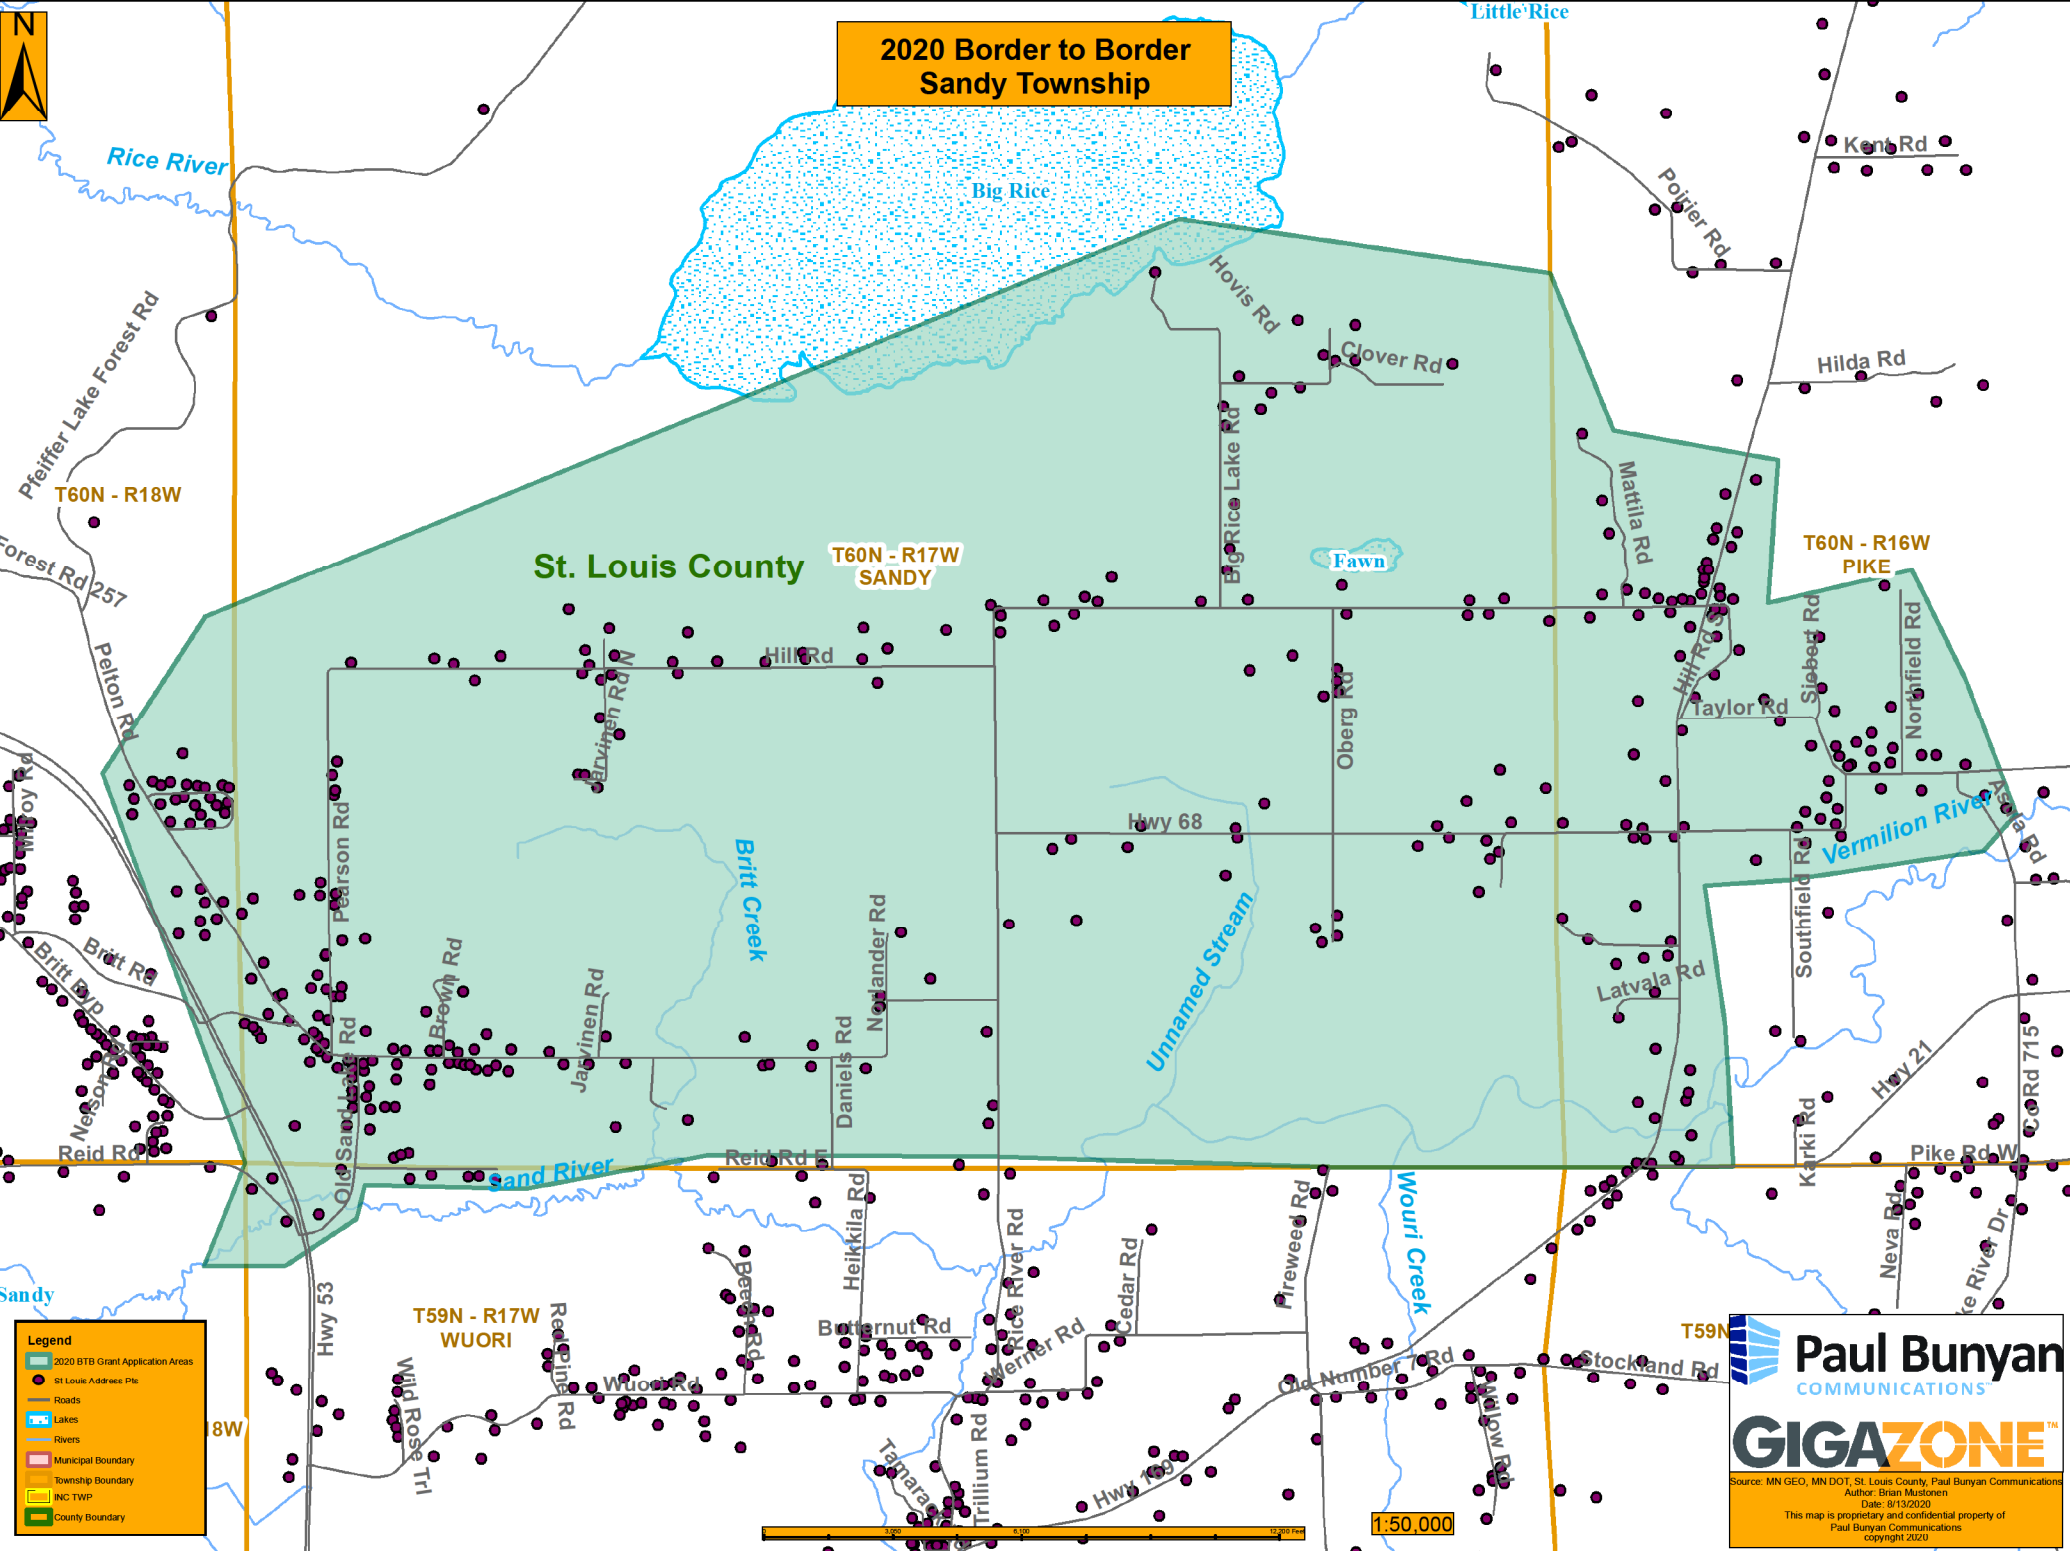

**2020 Border to Border
Sandy Township**

Legend

- 2020 BTB Grant Application Areas
- St. Louis County
- St. Louis Address Pts
- Roads
- Lakes
- Rivers
- Municipal Boundary
- Township Boundary
- INC TWP
- County Boundary

Paul Bunyan COMMUNICATIONS

GIGAZONE™

Source: MN GEO, MN DOT, St. Louis County, Paul Bunyan Communications
 Author: Brian Mufsonen
 Date: 8/13/2020
 This map is proprietary and confidential property of Paul Bunyan Communications copyright 2020